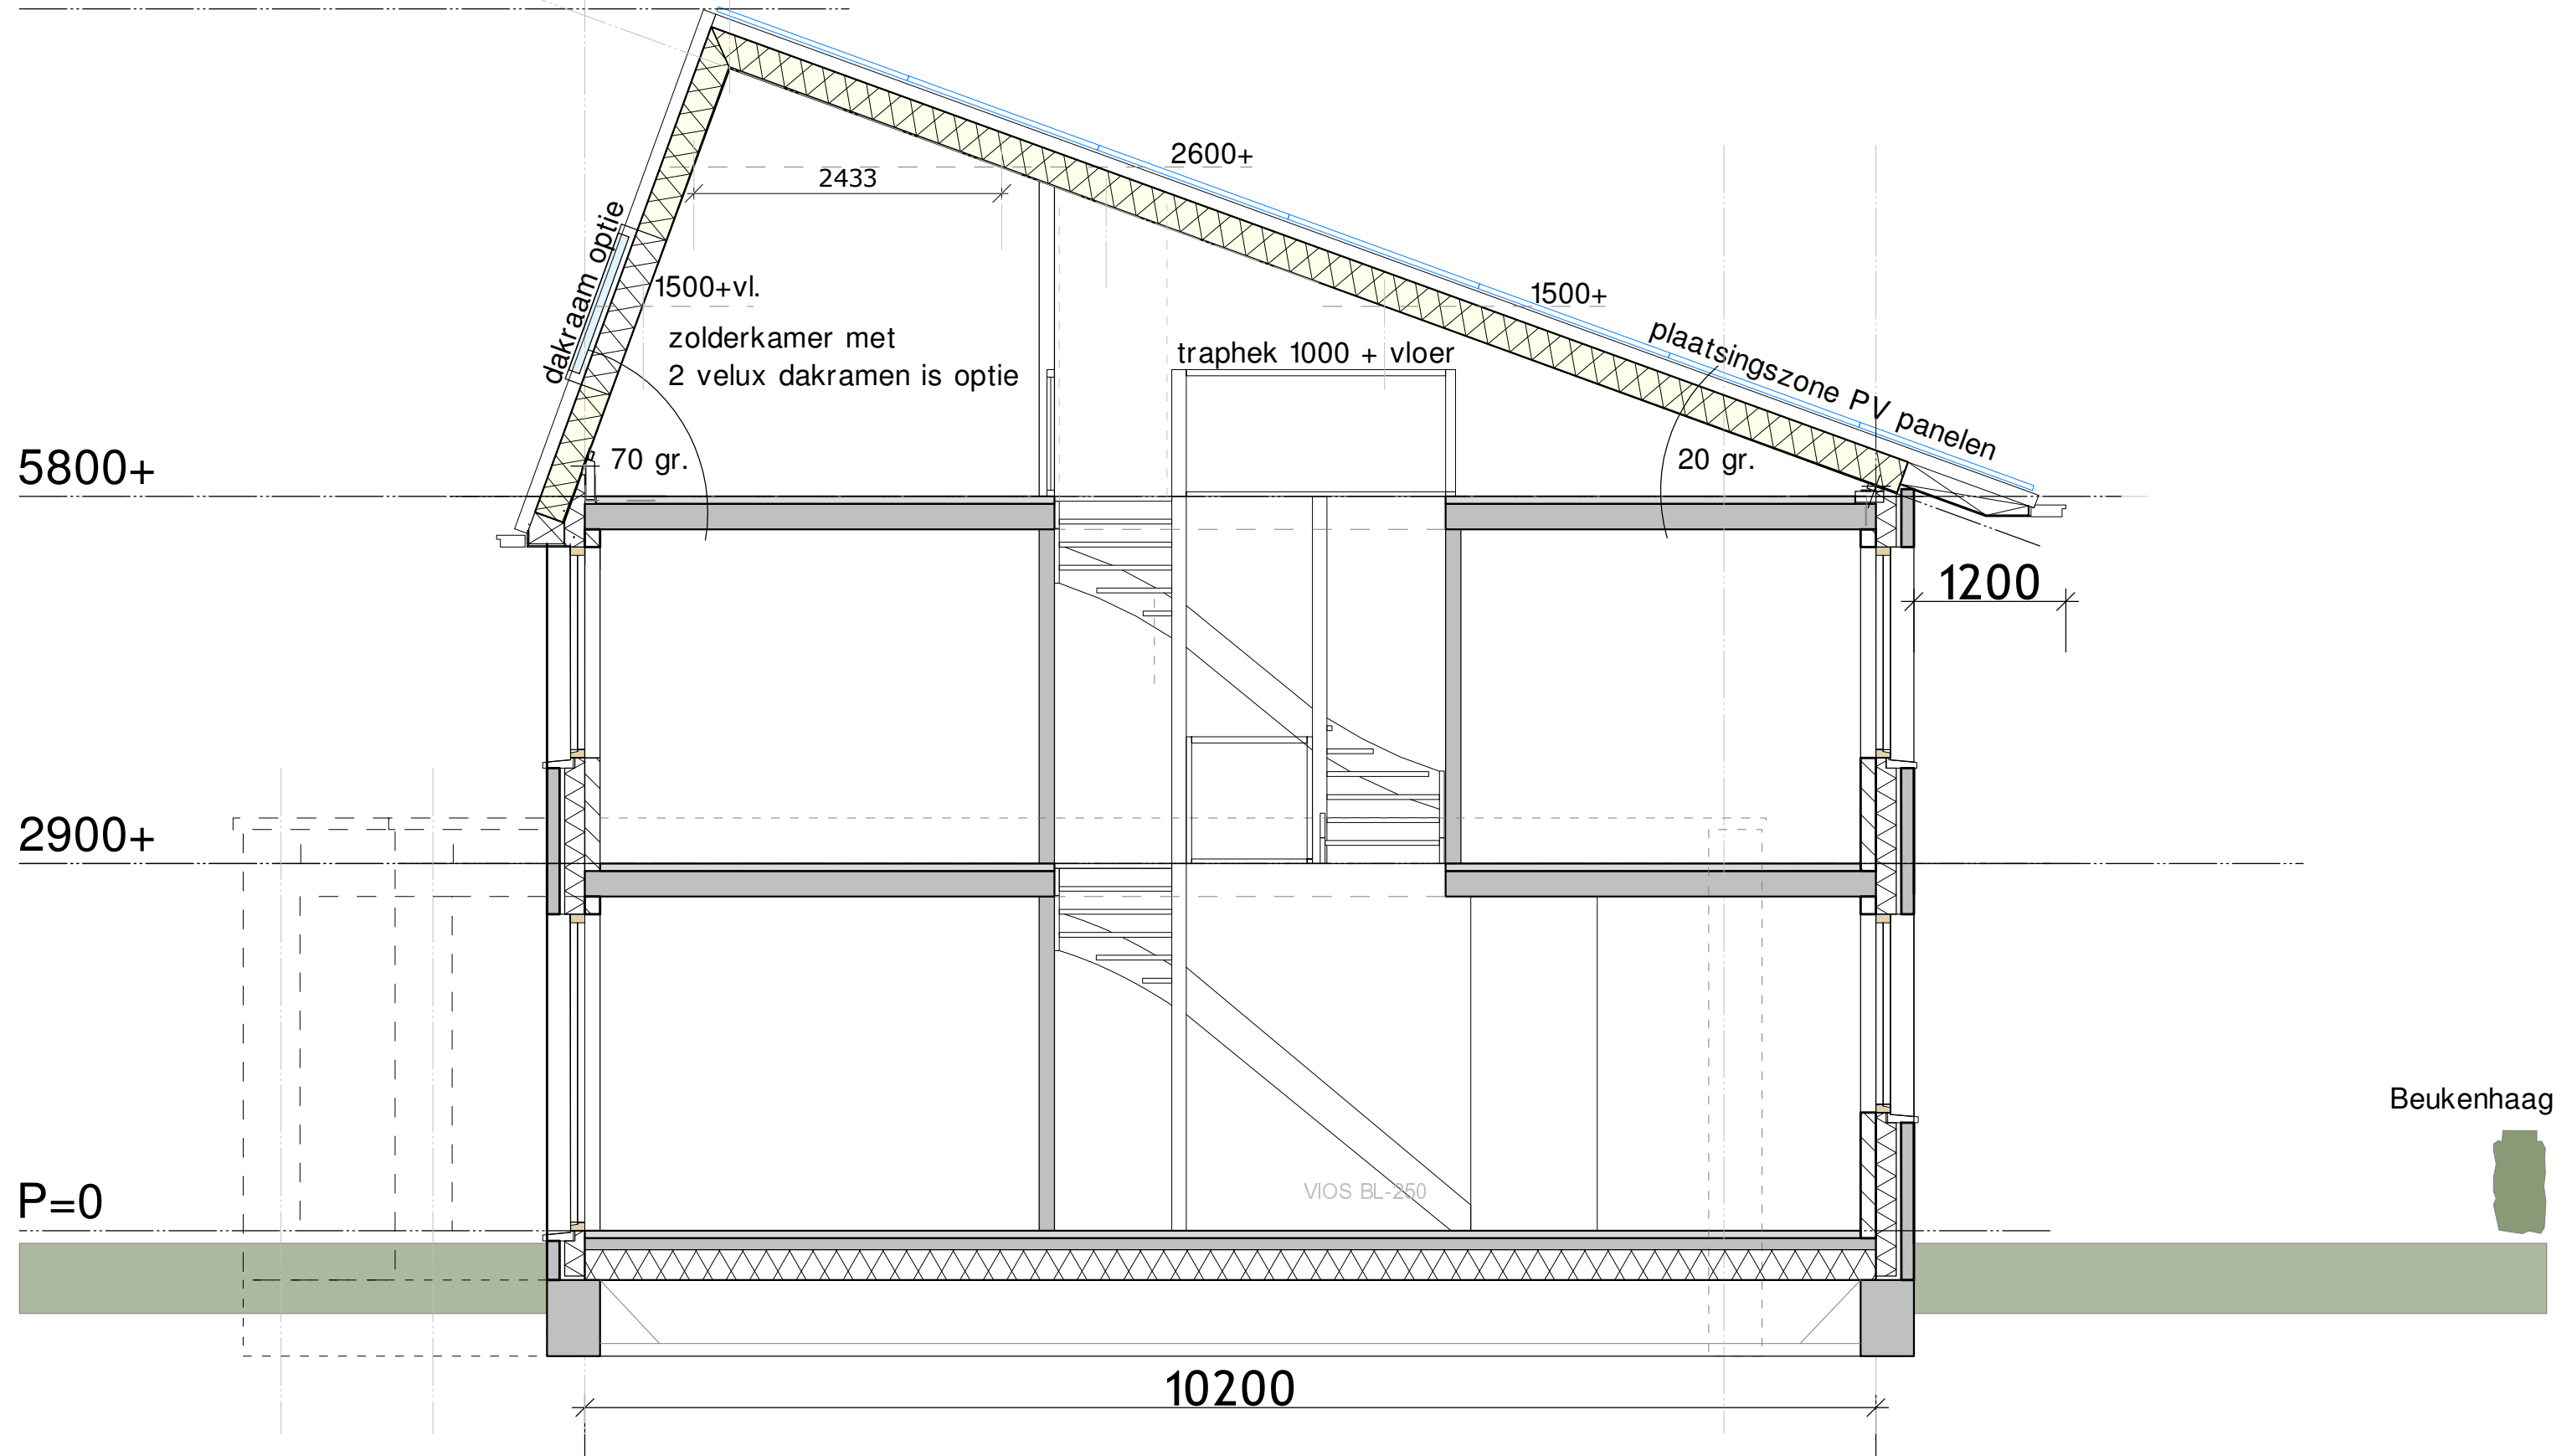

ca. 9650+

# Principe - Dwarsdoorsnede